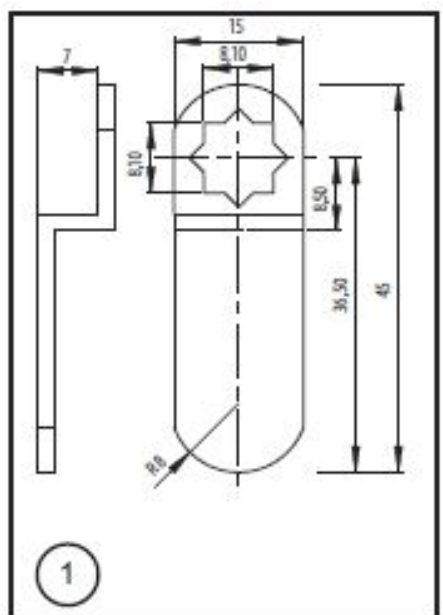

# PRODUCT SHEET

**Description:**

Cam No. 1 For 1900 Series, Cranked 9mm, 36,5mm C/E

**Item number:**

14.04.241-0

Units	Box	Carton	HS Code	Barcode
Pcs.		200	8301600090	 5704866040679

**SISO A/S**

Mileparken 11  
DK-2740 Skovlunde  
Denmark  
VAT: DK 24786013